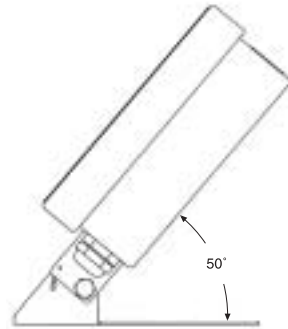

# Get More for Less with the PANTHER PLUS Scale Terminal

From its time and date feature to its ability to accommodate up to 10 targets, the PANTHER PLUS scale terminal gives you the power and performance required to satisfy all your weighing requirements.

## PANTHER PLUS Terminal Specifications

Physical Dimensions (WxDxH)	178 mm x 66 mm x 159 mm (7 in x 2.58 in x 6.25 in)
Construction	Stainless steel construction to provide NEMA 4x and IP65 protection
Power	Universal AC power supply works with 100, 120, 220, and 240 AC power sources
Operating Temperature	-10°C to 45°C (14°F to 113°F)
Display	7-digit, 7-segment vacuum fluorescent numeric display; 12.7 mm / 0.55 in high
Keypad	7- function, 11- key numeric
Scale Performance	Internal resolution 1,000,000; External 10,000
Scale Interface	Maximum of eight 350 ohm analog load cells
Scale Update Rate	>300 Hz
Digital Filtering	METTLER TOLEDO's exclusive TraxDSP® filtering
Process Control	2 setpoints with preacts, zero tolerance
Checkweighing	10 targets with 5 zones each
Time/Date	24-hour clock, international format
Discrete Outputs/Inputs	3 outputs/1 input/5 zone status LEDs
Shipping Weight	2.5 kg (5.5 lb)
Options	Analog Output - External I/O Box Weigh Modules, Bench Scales, Floor Scales, Load Cells