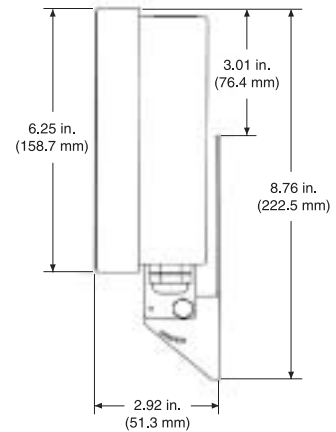

## PANTHER PLUS Terminal Specifications

Physical Dimensions (WxDxH)	178 mm x 66 mm x 159 mm (7 in x 2.58 in x 6.25 in)
Construction	Stainless steel construction to provide NEMA 4x and IP65 protection
Power	Universal AC power supply works with 100, 120, 220, and 240 AC power sources
Operating Temperature	-10°C to 45°C (14°F to 113°F)
Display	7-digit, 7-segment vacuum fluorescent numeric display; 12.7 mm / 0.55 in high
Keypad	7- function, 11- key numeric
Scale Performance	Internal resolution 1,000,000; External 10,000
Scale Interface	Maximum of eight 350 ohm analog load cells
Scale Update Rate	>300 Hz
Digital Filtering	METTLER TOLEDO's exclusive TraxDSP® filtering
Process Control	2 setpoints with preacts, zero tolerance
Checkweighing	10 targets with 5 zones each
Time/Date	24-hour clock, international format
Discrete Outputs/Inputs	3 outputs/1 input/5 zone status LEDs
Shipping Weight	2.5 kg (5.5 lb)
Options	Analog Output - External I/O Box Weigh Modules, Bench Scales, Floor Scales, Load Cells

### Standard Features:

- **Engineered from the Inside Out** – Packaged in a stainless steel enclosure that meets NEMA 4X (IP65) requirements, it is ideal for use in just about any environment, including those requiring heavy washdown.
- **Easy to Integrate** – The self-contained mounting bracket and line cord makes it easy to install. Just mount it on a desk or wall, hook up the load cell cable and built-in RS232 serial interface port, and you are ready to weigh.
- **Easy to Use** – Setup, calibration, and a variety of weighing operations can be performed with only a few simple steps using the 11-button numeric keypad and function keys with universal symbols.
- **Rapid Response Time** – Enhanced digital filtering, combined with the analog to digital weight conversions of more than 300 times a second, ensures that your weight data will be available when you need it.