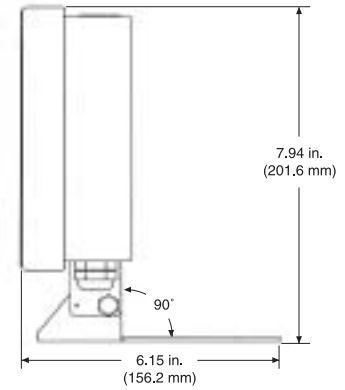

## PANTHER PLUS Terminal Specifications

Physical Dimensions (WxDxH)	178 mm x 66 mm x 159 mm (7 in x 2.58 in x 6.25 in)
Construction	Stainless steel construction to provide NEMA 4x and IP65 protection
Power	Universal AC power supply works with 100, 120, 220, and 240 AC power sources
Operating Temperature	-10°C to 45°C (14°F to 113°F)
Display	7-digit, 7-segment vacuum fluorescent numeric display; 12.7 mm / 0.55 in high
Keypad	7- function, 11- key numeric
Scale Performance	Internal resolution 1,000,000; External 10,000
Scale Interface	Maximum of eight 350 ohm analog load cells
Scale Update Rate	>300 Hz
Digital Filtering	METTLER TOLEDO's exclusive TraxDSP® filtering
Process Control	2 setpoints with preacts, zero tolerance
Checkweighing	10 targets with 5 zones each
Time/Date	24-hour clock, international format
Discrete Outputs/Inputs	3 outputs/1 input/5 zone status LEDs
Shipping Weight	2.5 kg (5.5 lb)
Options	Analog Output - External I/O Box Weigh Modules, Bench Scales, Floor Scales, Load Cells

### Standard Features:

- **Engineered from the Inside Out** – Packaged in a stainless steel enclosure that meets NEMA 4X (IP65) requirements, it is ideal for use in just about any environment, including those requiring heavy washdown.
- **Easy to Integrate** – The self-contained mounting bracket and line cord makes it easy to install. Just mount it on a desk or wall, hook up the load cell cable and built-in RS232 serial interface port, and you are ready to weigh.
- **Easy to Use** – Setup, calibration, and a variety of weighing operations can be performed with only a few simple steps using the 11-button numeric keypad and function keys with universal symbols.
- **Rapid Response Time** – Enhanced digital filtering, combined with the analog to digital weight conversions of more than 300 times a second, ensures that your weight data will be available when you need it.